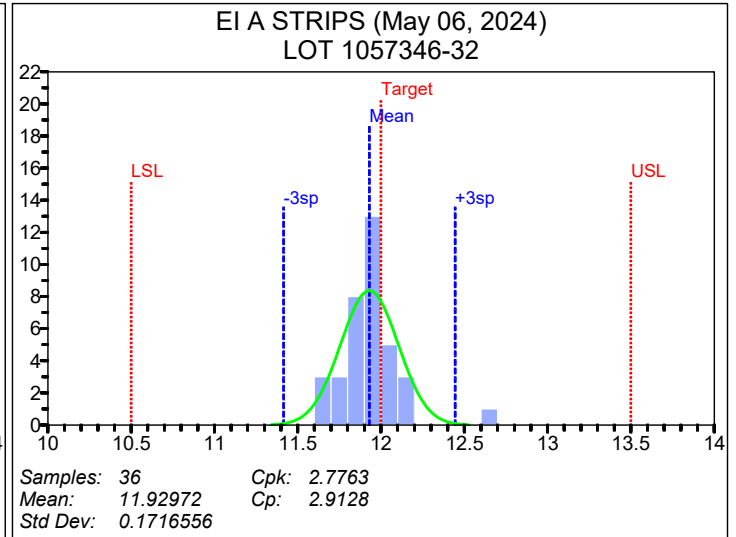

## Verification of Almen Strip Consistency

2024

**Electronics Inc.**  
*Shot Peening Control*