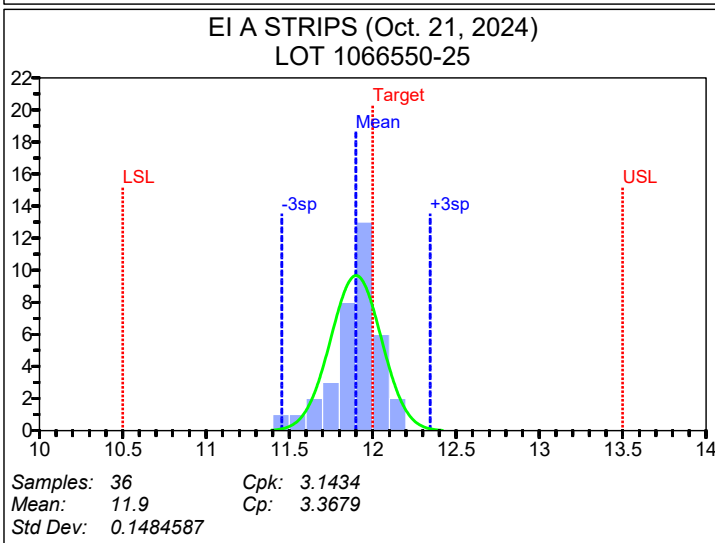

## Verification of Almen Strip Consistency

2024

**Electronics Inc.**  
*Shot Peening Control*