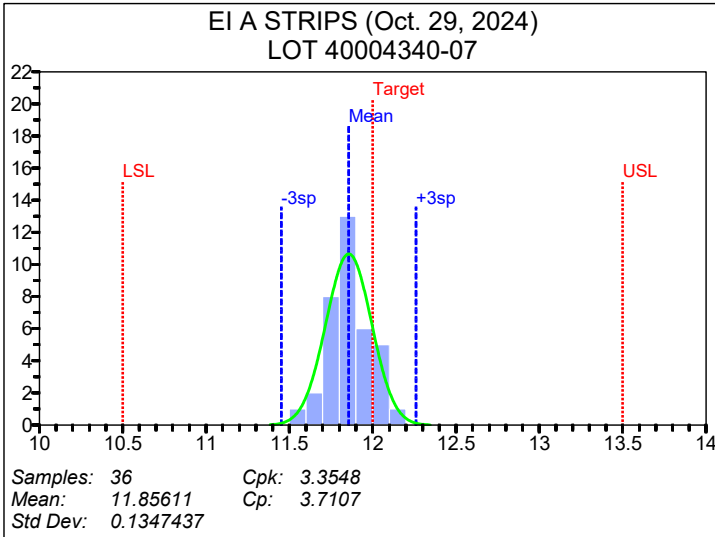

## Verification of Almen Strip Consistency

2024

**Electronics Inc.**  
*Shot Peening Control*