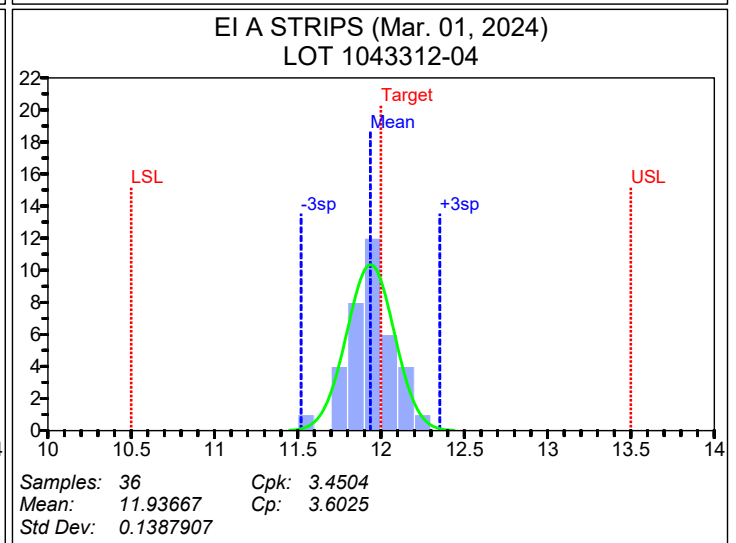

## Verification of Almen Strip Consistency

2024

**Electronics Inc.**  
*Shot Peening Control*