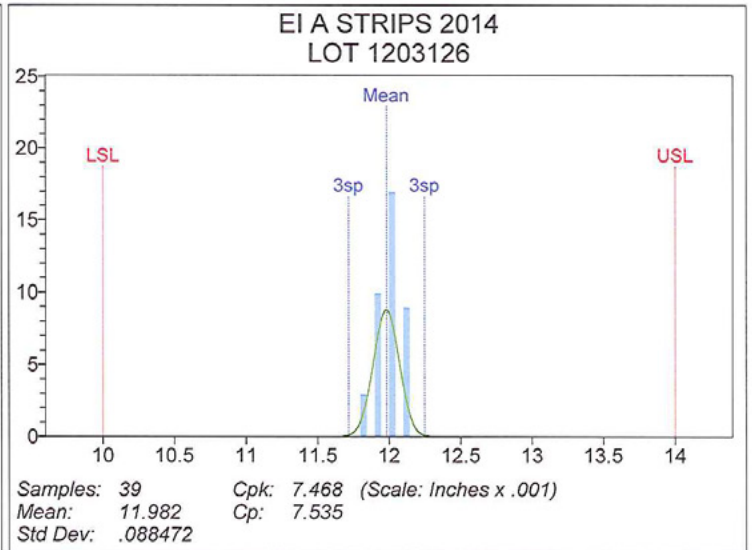

Electronics Inc. Performance Testing

Verification of Almen Strip Consistency

2014

Electronics Inc.
Shot Peening Control