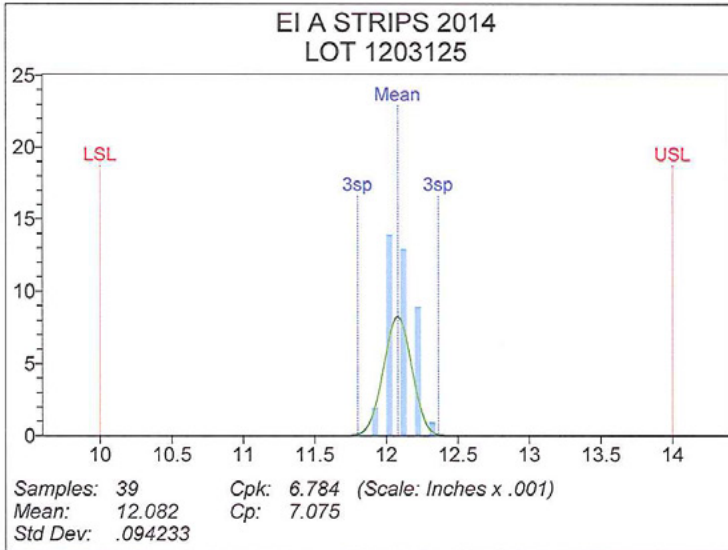

Electronics Inc. Performance Testing

Verification of Almen Strip Consistency

2014

Electronics Inc.
Shot Peening Control