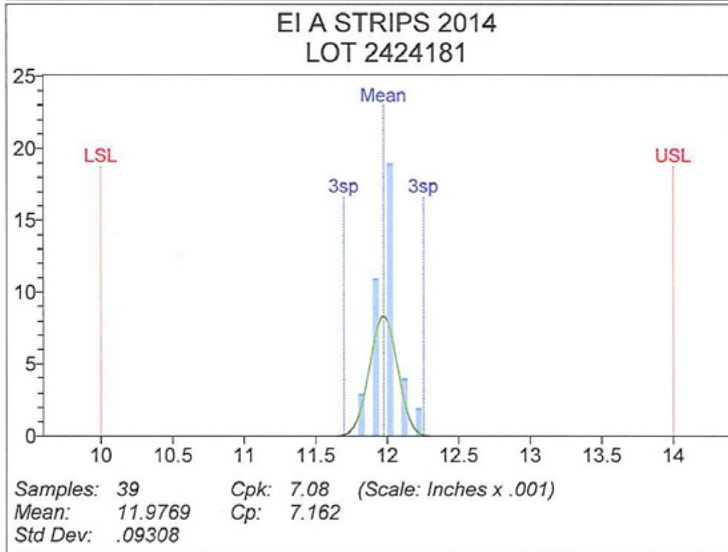

Electronics Inc. Performance Testing

Verification of Almen Strip Consistency

2014

Electronics Inc.
Shot Peening Control