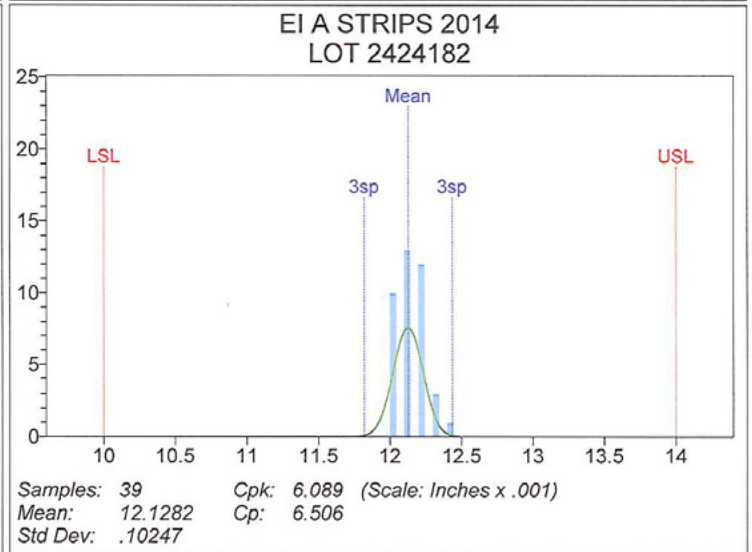

Electronics Inc. Performance Testing

Verification of Almen Strip Consistency

2014

Electronics Inc.
Shot Peening Control