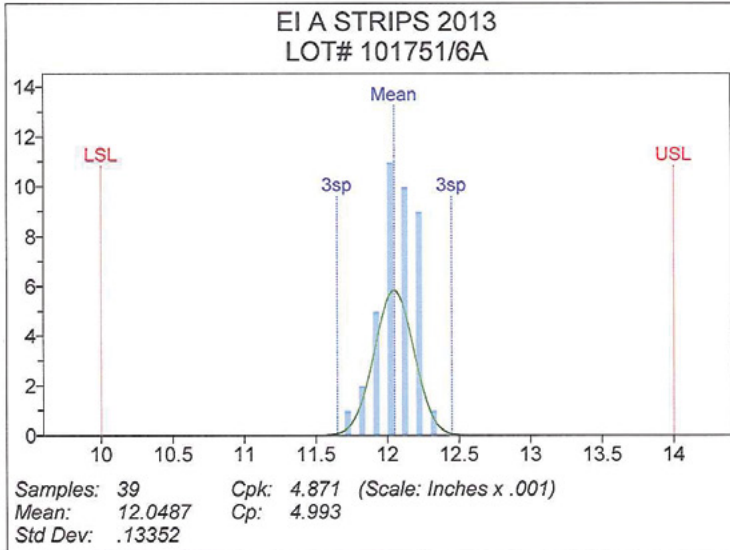

## Verification of Almen Strip Consistency

2013

**Electronics Inc.**  
*Shot Peening Control*