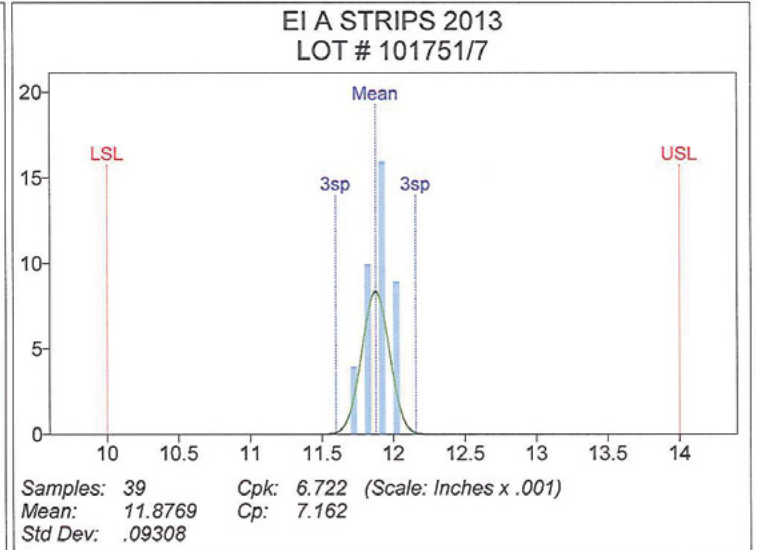

## Verification of Almen Strip Consistency

2013

**Electronics Inc.**  
*Shot Peening Control*