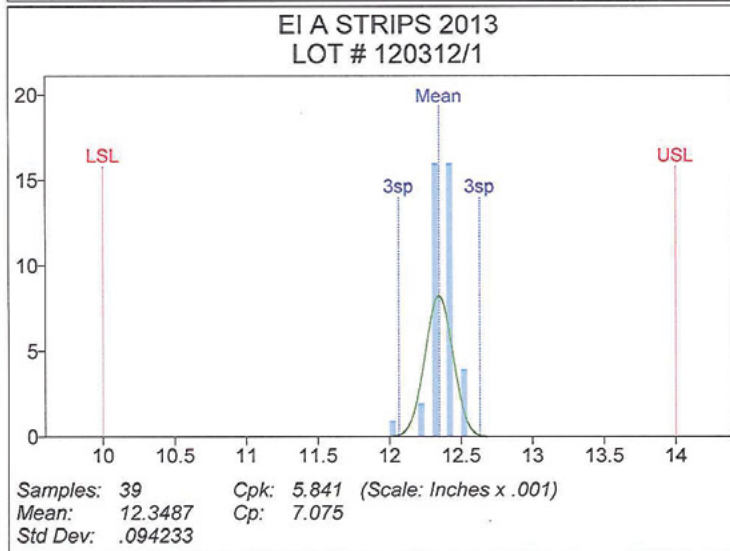

## Verification of Almen Strip Consistency

2013

**Electronics Inc.**  
*Shot Peening Control*