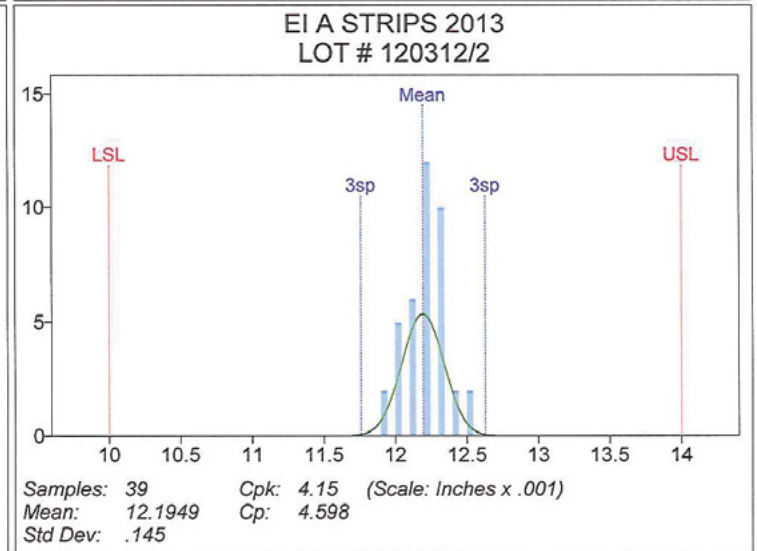

## Verification of Almen Strip Consistency

2013

**Electronics Inc.**  
*Shot Peening Control*