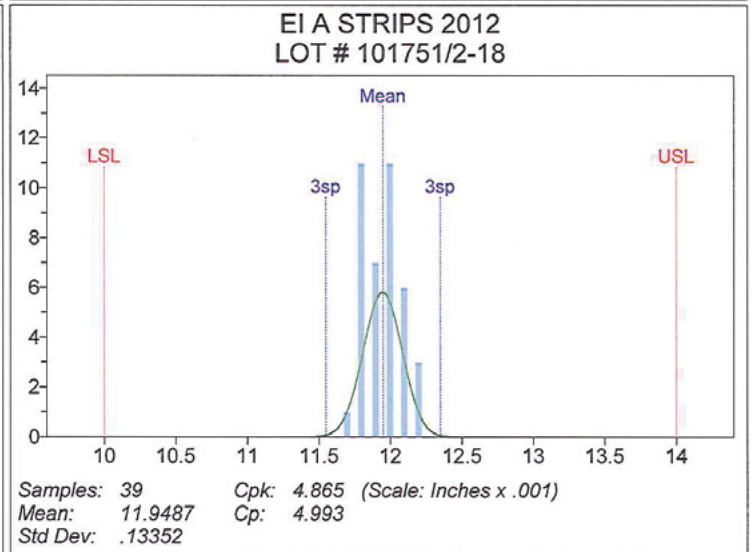

Electronics Inc. Performance Testing

Verification of Almen Strip Consistency

2012

Electronics Inc.
Shot Peening Control