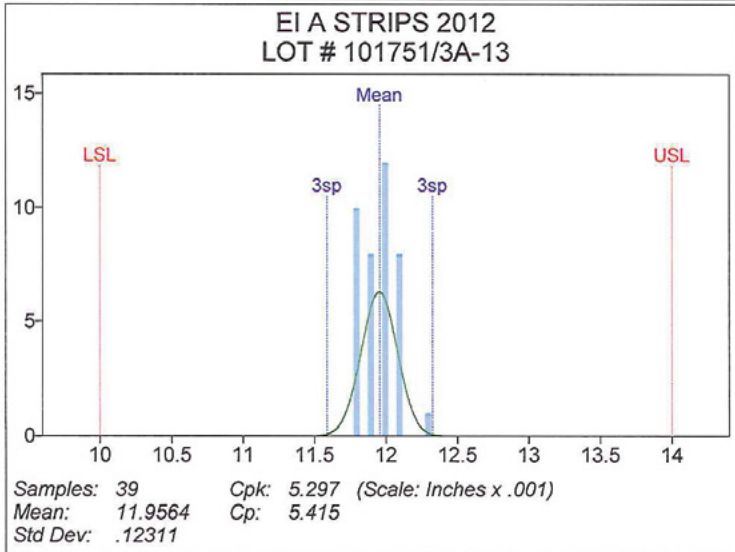

Electronics Inc. Performance Testing

Verification of Almen Strip Consistency

2012

Electronics Inc.
Shot Peening Control