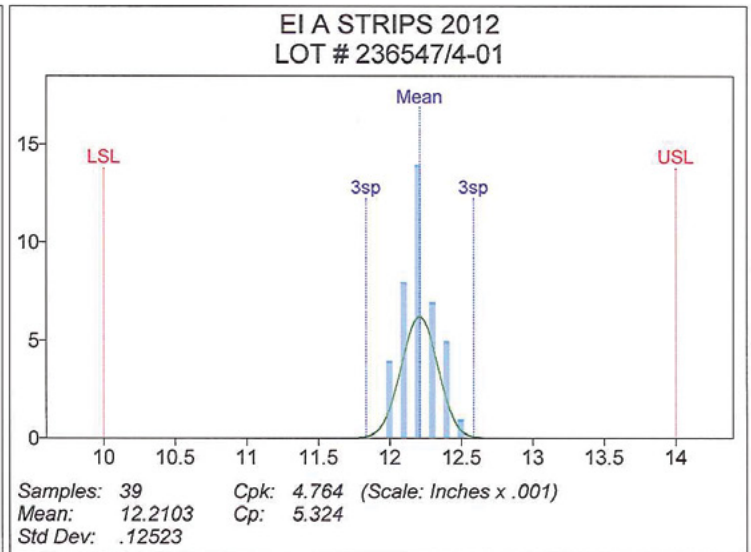

Electronics Inc. Performance Testing

Verification of Almen Strip Consistency

2012

Electronics Inc.
Shot Peening Control