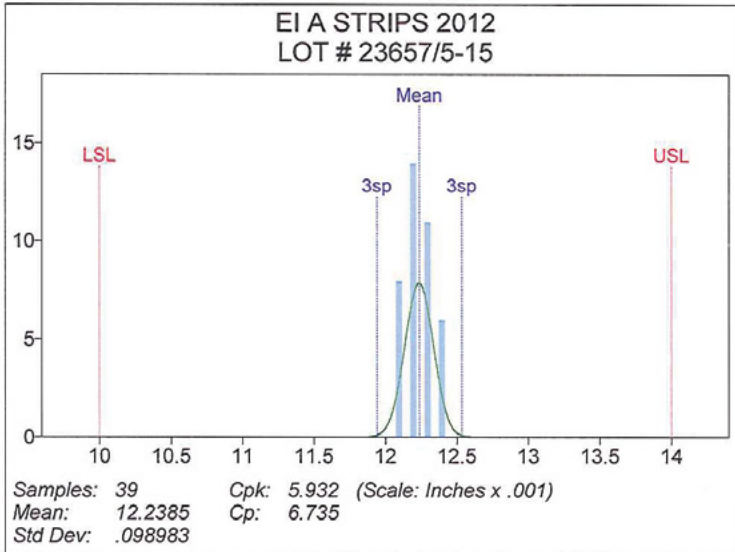

Electronics Inc. Performance Testing

Verification of Almen Strip Consistency

2012

Electronics Inc.
Shot Peening Control