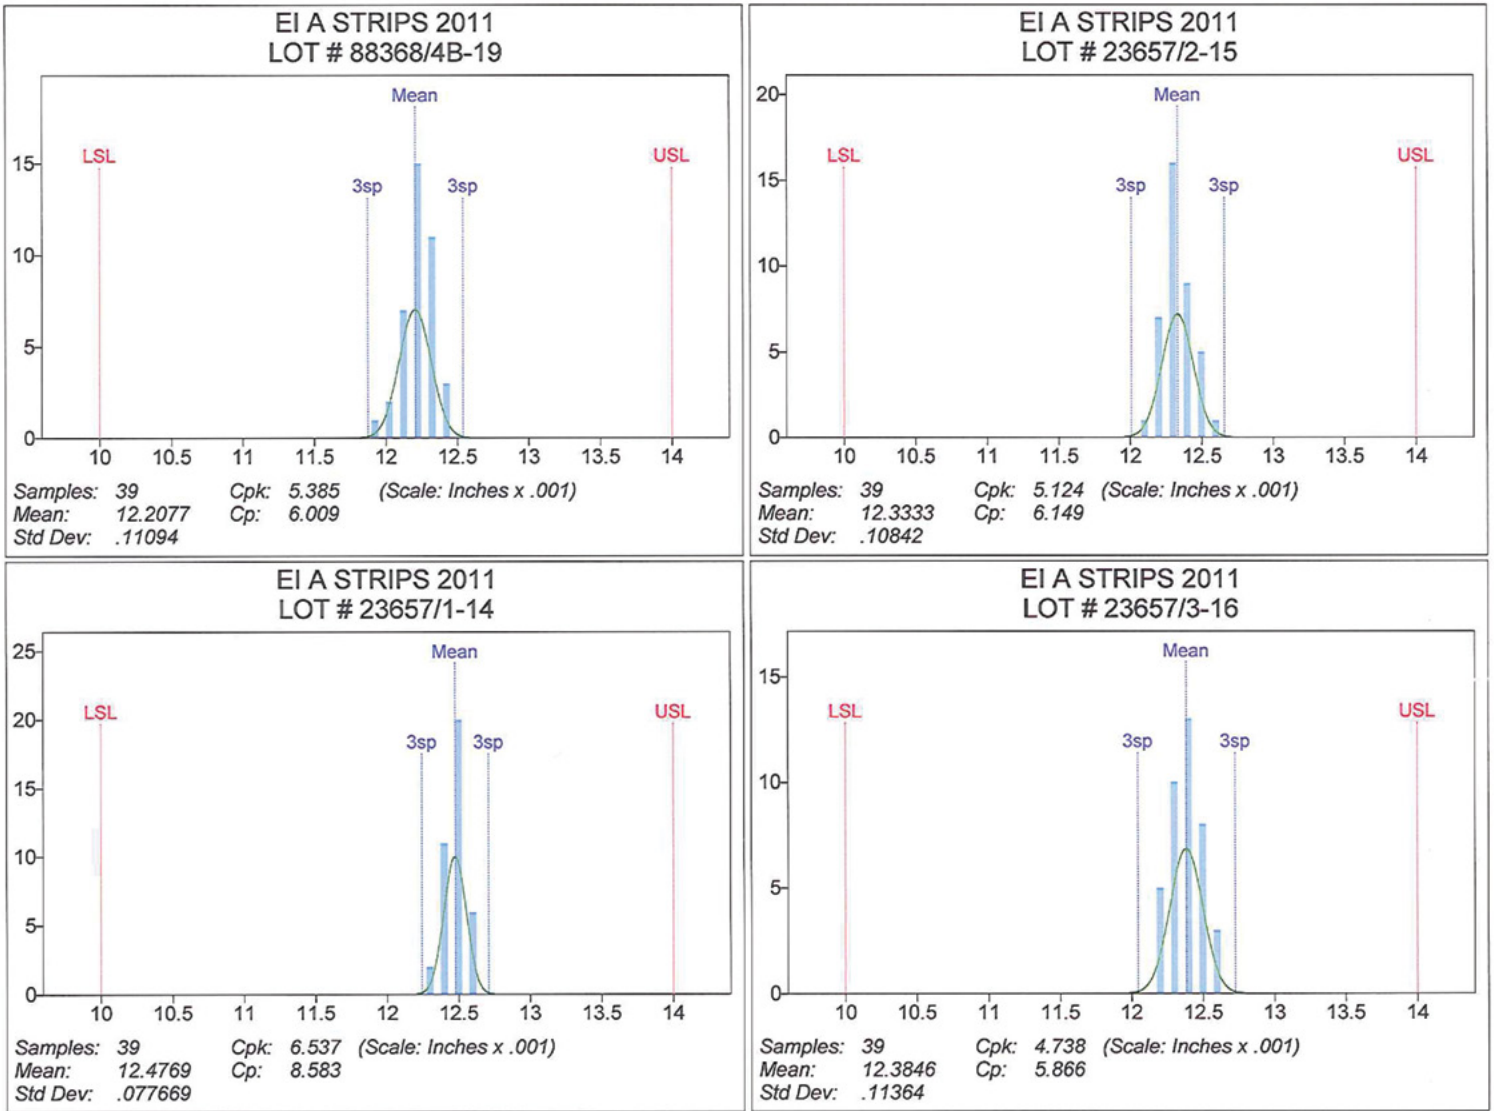

## Verification of Almen Strip Consistency

2011

**Electronics Inc.**  
*Shot Peening Control*