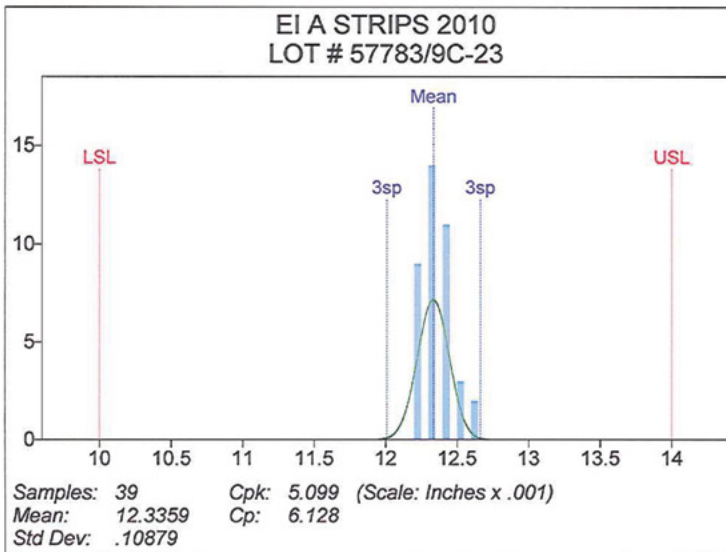

Electronics Inc. Performance Testing

Verification of Almen Strip Consistency

2010

Electronics Inc.
Shot Peening Control