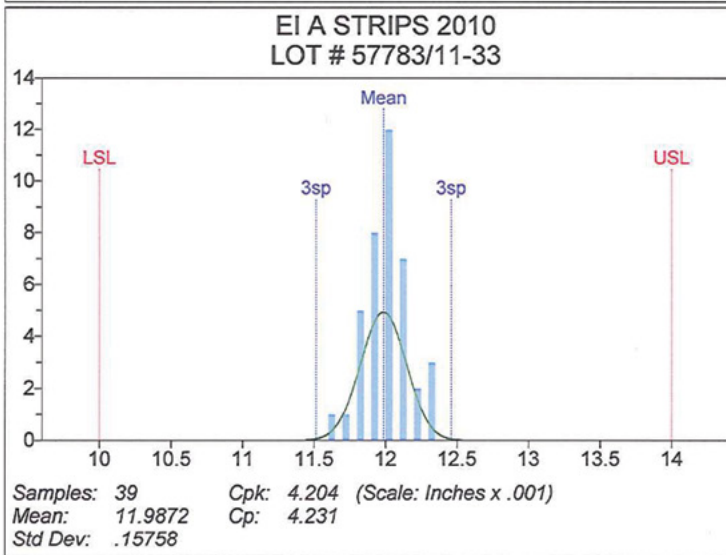

Electronics Inc. Performance Testing

Verification of Almen Strip Consistency

2010

Electronics Inc.
Shot Peening Control