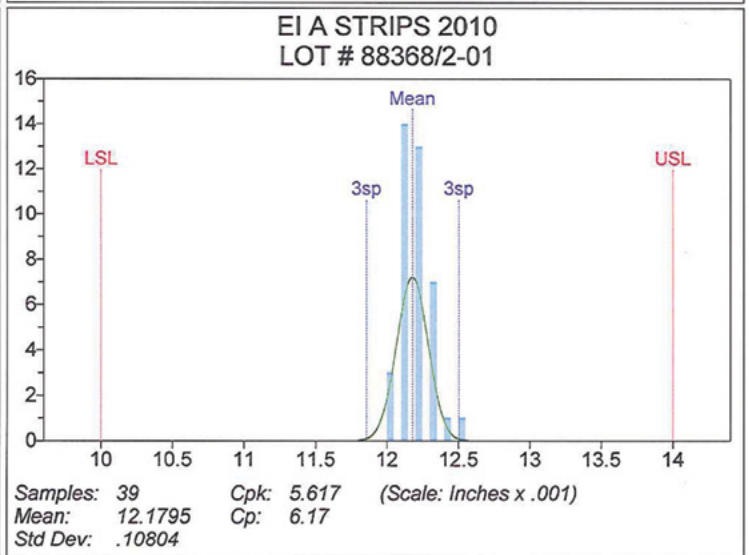

Electronics Inc. Performance Testing

Verification of Almen Strip Consistency

2010

Electronics Inc.
Shot Peening Control