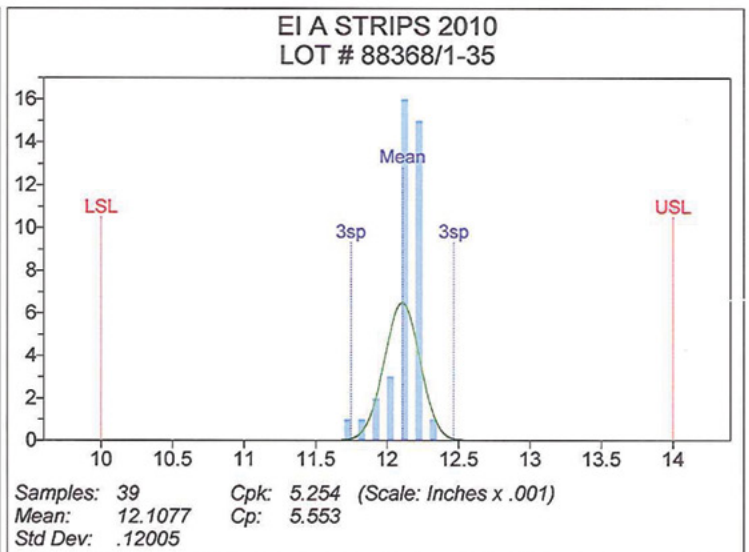

Electronics Inc. Performance Testing

Verification of Almen Strip Consistency

2010

Electronics Inc.
Shot Peening Control