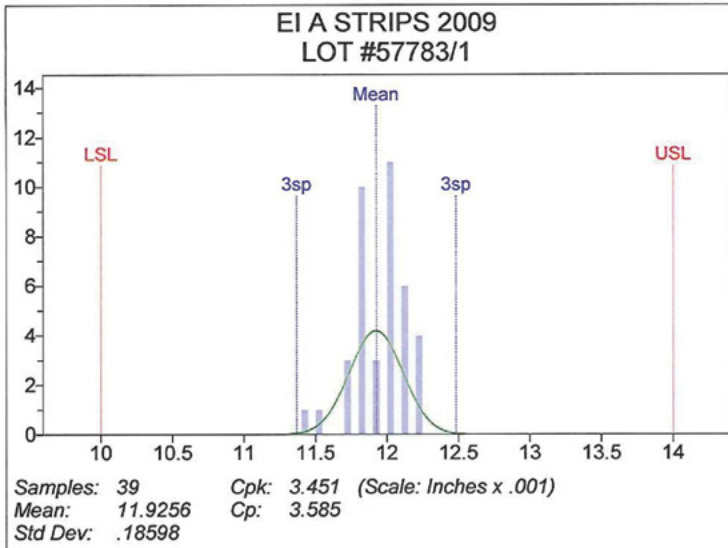

Electronics Inc. Performance Testing

Verification of Almen Strip Consistency

2009

Electronics Inc.
Shot Peening Control