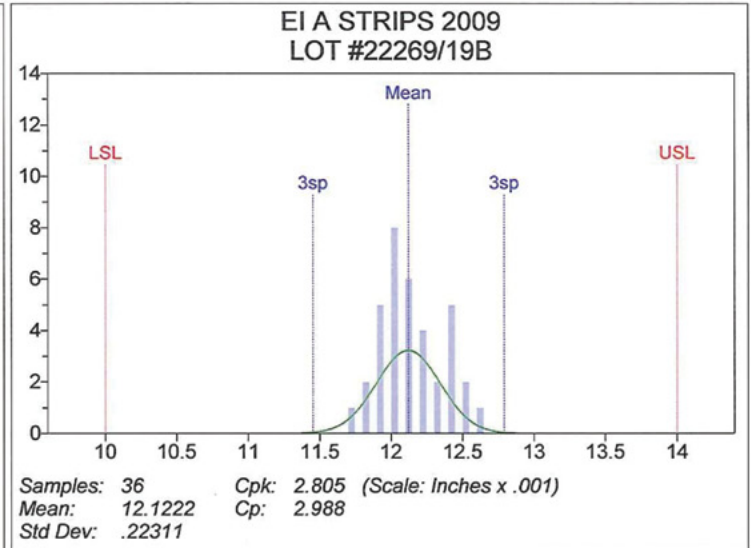

Electronics Inc. Performance Testing

Verification of Almen Strip Consistency

2009

Electronics Inc.
Shot Peening Control