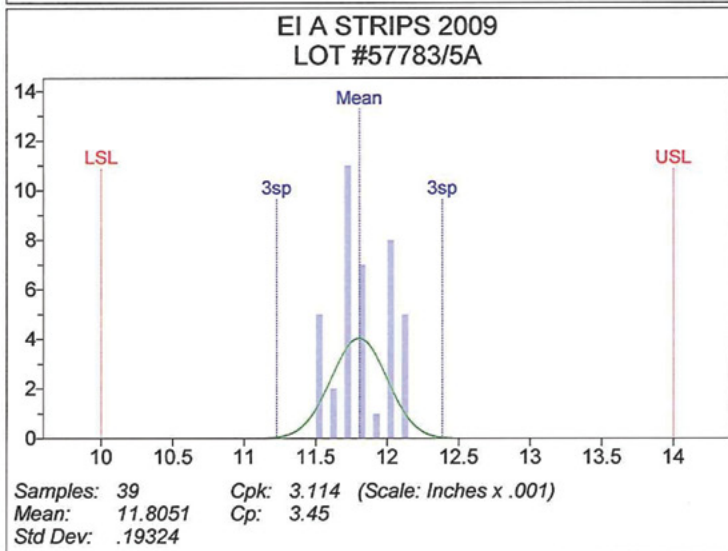

Electronics Inc. Performance Testing

Verification of Almen Strip Consistency

2009

Electronics Inc.
Shot Peening Control