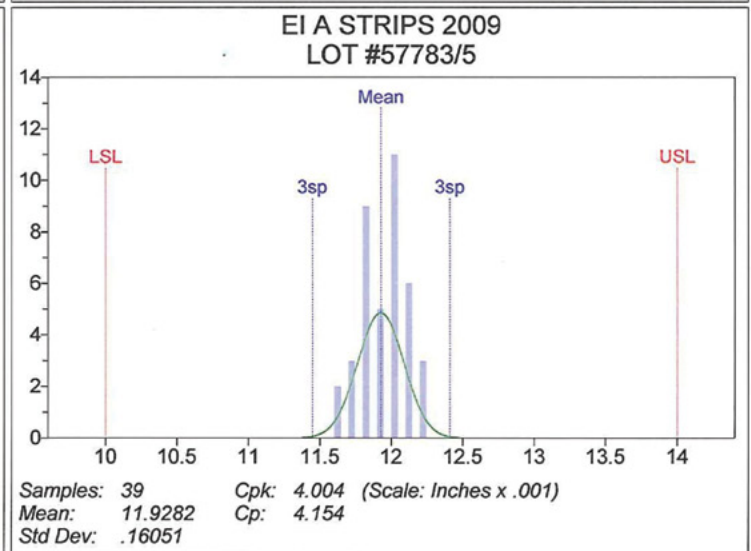

Electronics Inc. Performance Testing

Verification of Almen Strip Consistency

2009

Electronics Inc.
Shot Peening Control