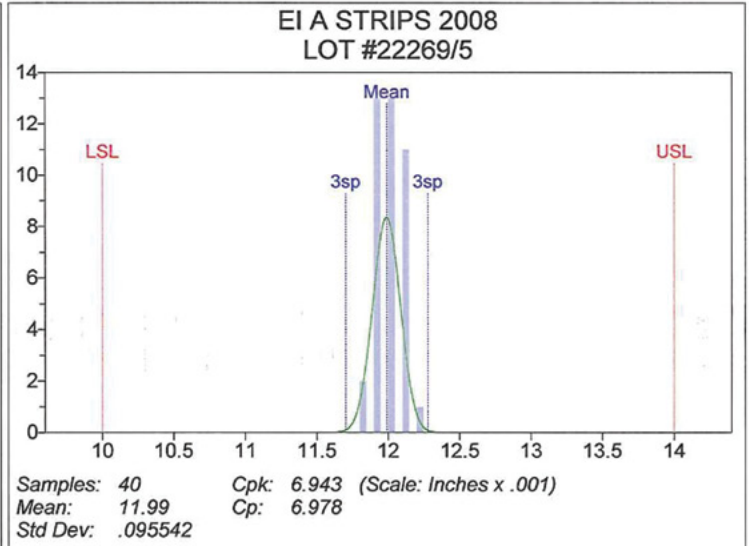

Electronics Inc. Performance Testing

Verification of Almen Strip Consistency

2008

Electronics Inc.
Shot Peening Control