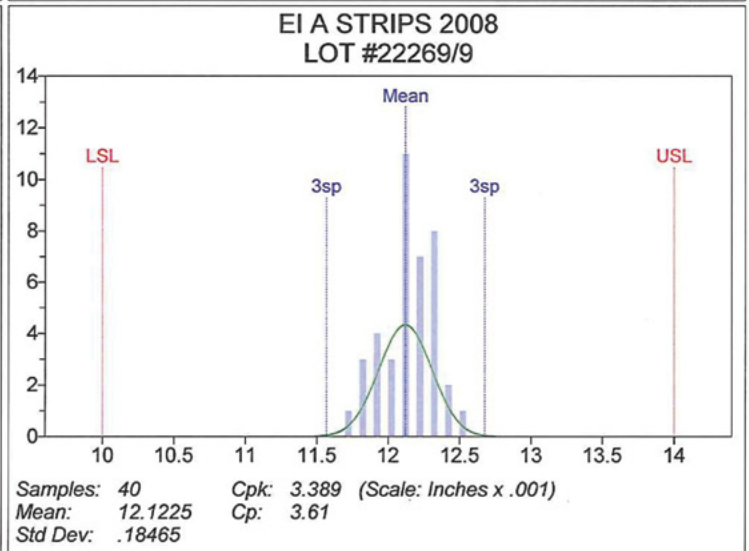

Electronics Inc. Performance Testing

Verification of Almen Strip Consistency

2008

Electronics Inc.
Shot Peening Control