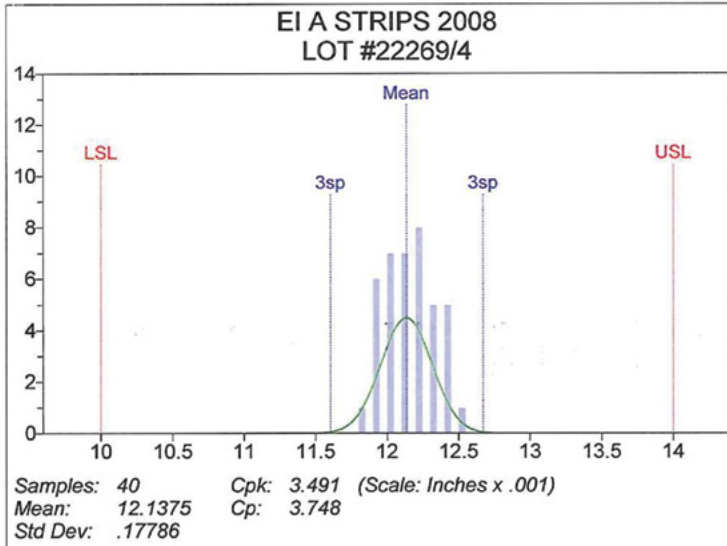

Electronics Inc. Performance Testing

Verification of Almen Strip Consistency

2008

Electronics Inc.
Shot Peening Control