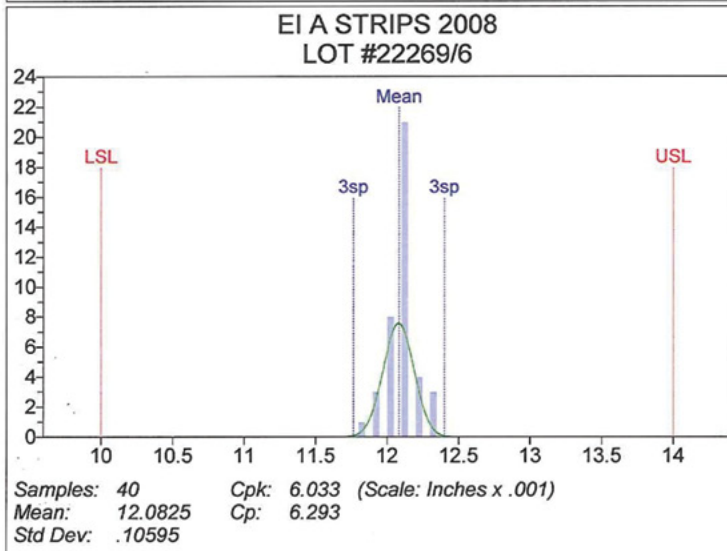

Electronics Inc. Performance Testing

Verification of Almen Strip Consistency

2008

Electronics Inc.
Shot Peening Control