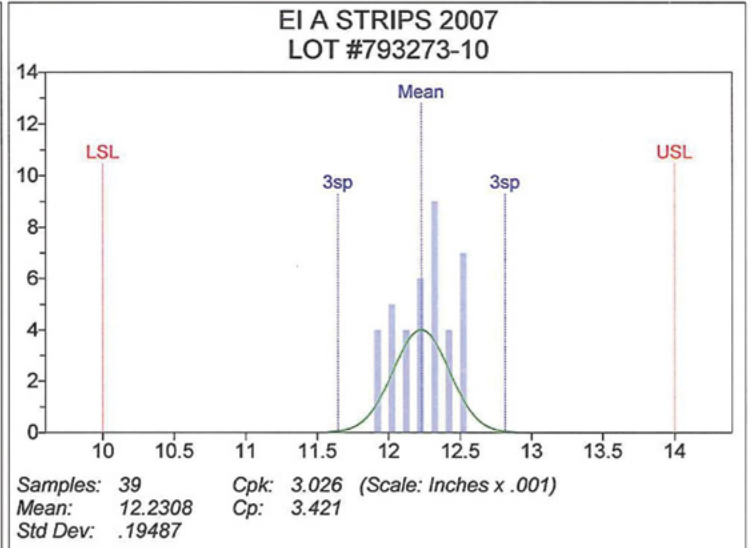

Electronics Inc. Performance Testing

Verification of Almen Strip Consistency

2007

Electronics Inc.
Shot Peening Control