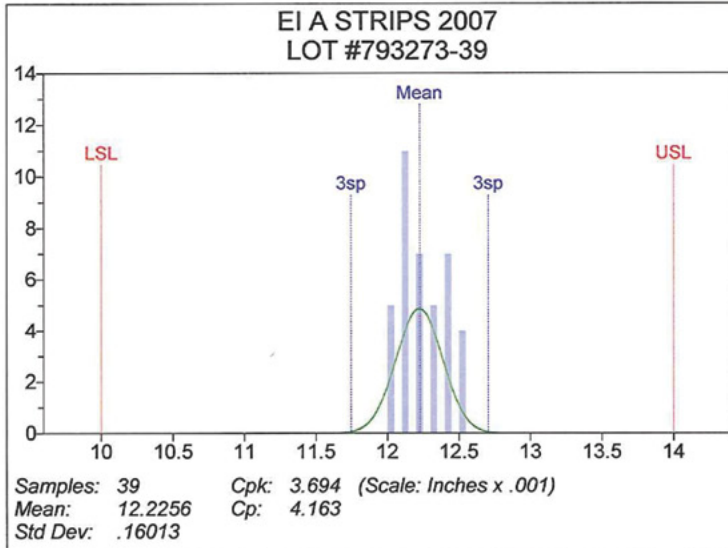

Electronics Inc. Performance Testing

Verification of Almen Strip Consistency

2007

Electronics Inc.
Shot Peening Control