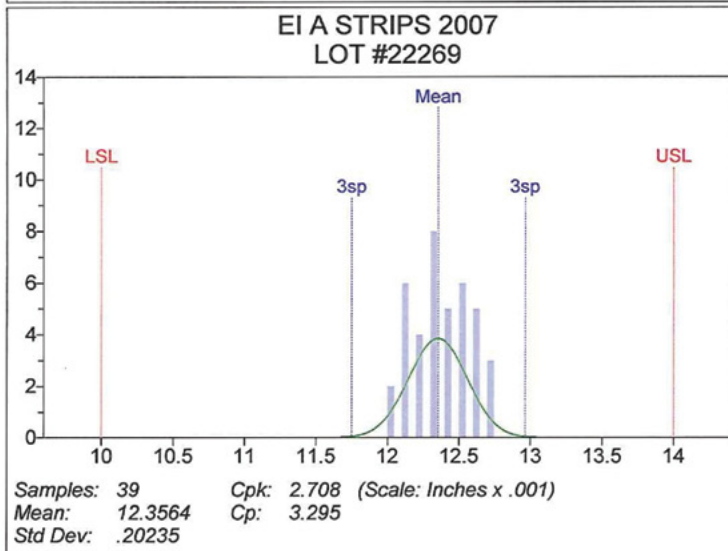

Electronics Inc. Performance Testing

Verification of Almen Strip Consistency

2007

Electronics Inc.
Shot Peening Control