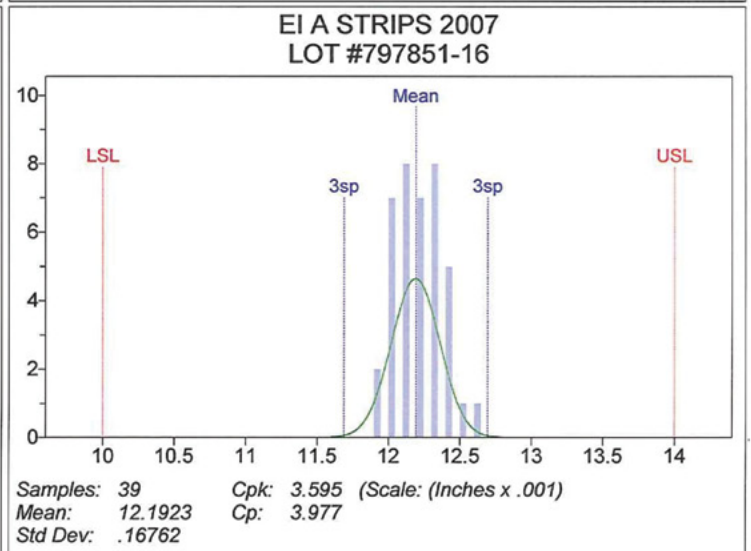

Electronics Inc. Performance Testing

Verification of Almen Strip Consistency

2007

Electronics Inc.
Shot Peening Control